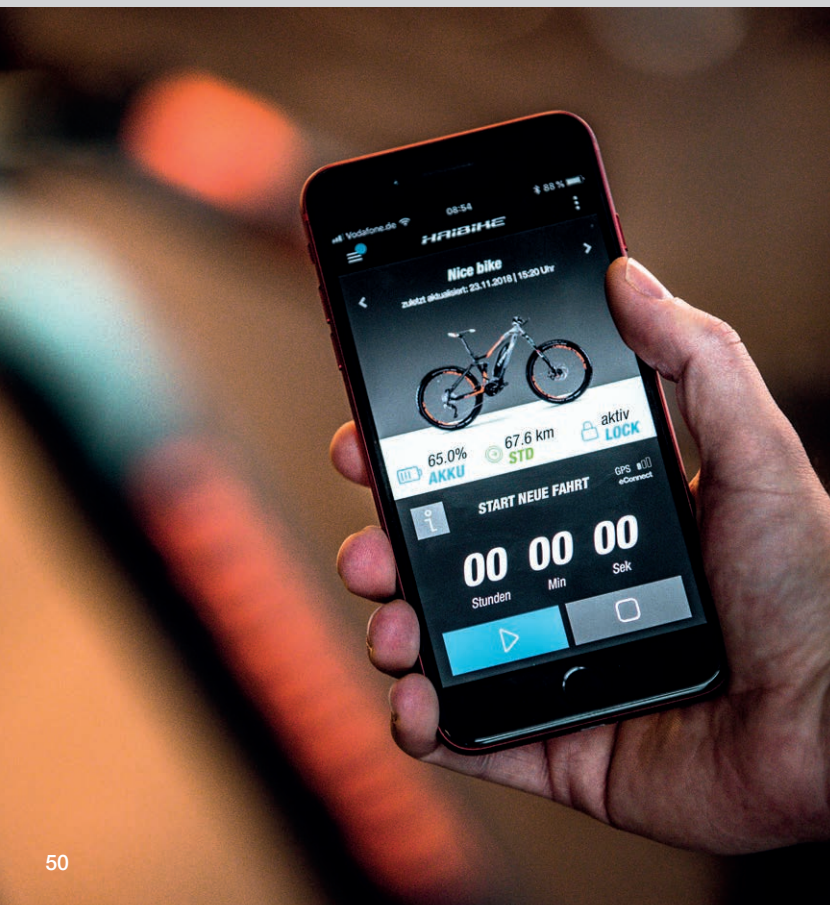

Mit eConnect wird Dein HAIBIKE zur voll vernetzten Smart-Lösung. Vom GPS-basierten Diebstahlschutz bis hin zum Notruf-Assistenten bietet Dir eConnect mehr Sicherheit mit intelligenten Features für Deine Touren.

Why not protect what is important to us?

With eConnect, your HAIBIKE becomes a fully networked smart solution. From GPS-based theft protection to emergency call assistant, eConnect offers you more safety with intelligent features for your tours.

- Free update for the eConnect 2.0 App
- Your bike can call for help if needed
- Automatic notification in case of theft
- Improved route recording
- Compact on-board-unit as interface

S.O.S.
CRASH
NOTIFICATION